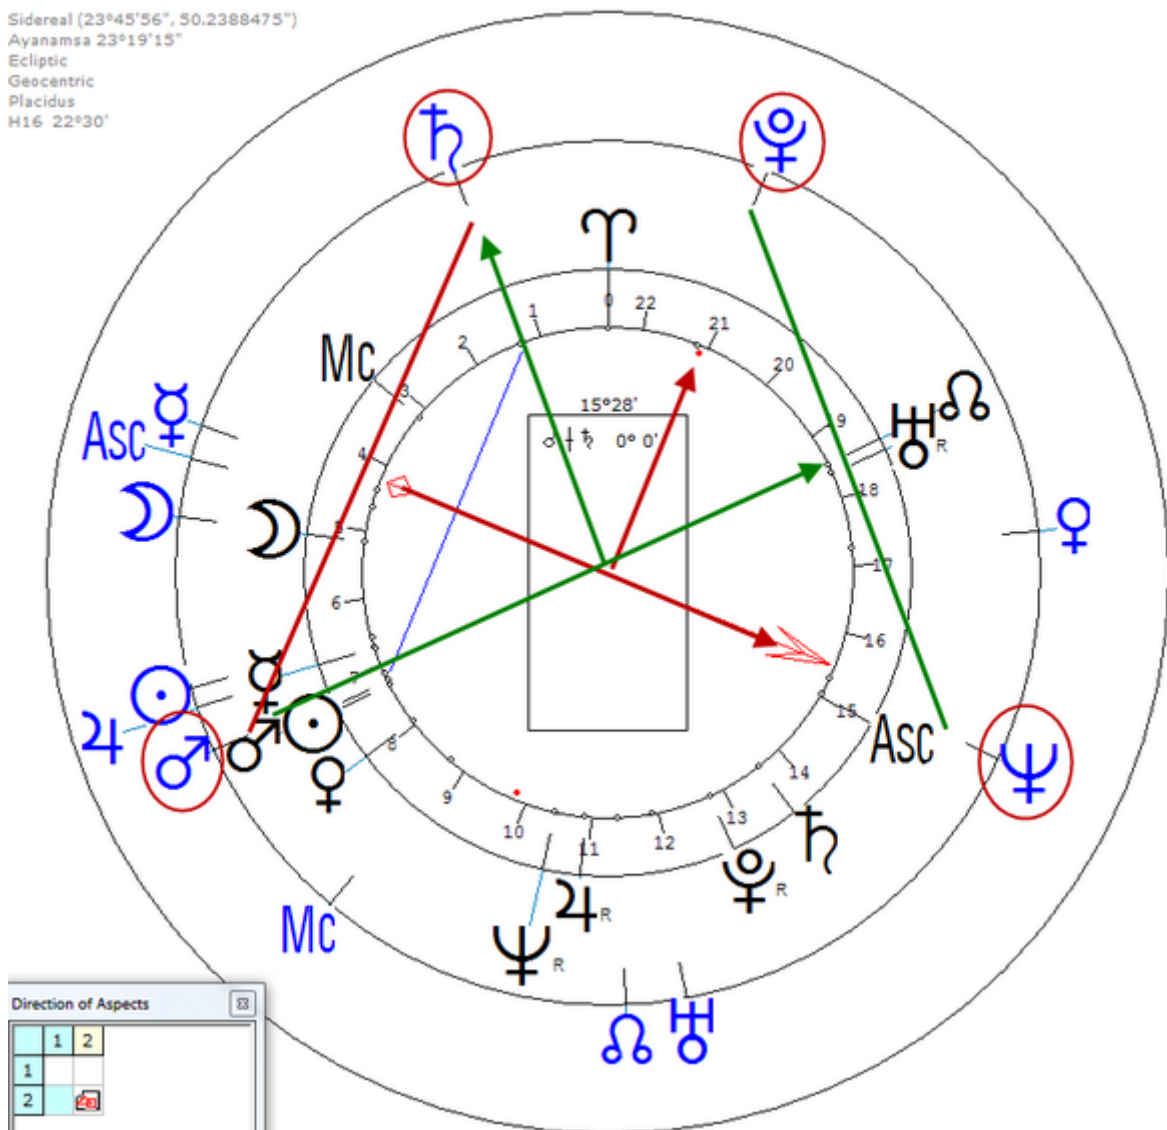

Chang, Iris

28 March 1968 at 13:12 (= 1:12 PM)Princeton, New Jersey, 40n21, 74w40

American historian and journalist.

<https://www.astro.com/astro-databank/Chang,_Iris>

On November 9, 2004 at about 9 a.m., Chang was found dead in her car by a county water district employee on a rural road south of Los Gatos, California and west of State Route 17, in Santa Clara County.

<https://en.wikipedia.org/wiki/Iris_Chang#Depression_and_death>

Progressed Lunar Return (Harmonic 16)

Lunar ♂/♁ = Lunar ♀ = Lunar ♀ It was murder.

Lunar ♀/♀ = Lunar ♂ = Lunar ♁

Chang, Iris

28 March 1968 Thu 13:12 (GMT-5) 40°20'55"N 74°39'34"W
Princeton NJ, Mercer, USA

Sidereal (23°45'56", 50.2388475")

Ayanamsa 23°19'15"

Ecliptic

Geocentric

Placidus

H16 22°30'